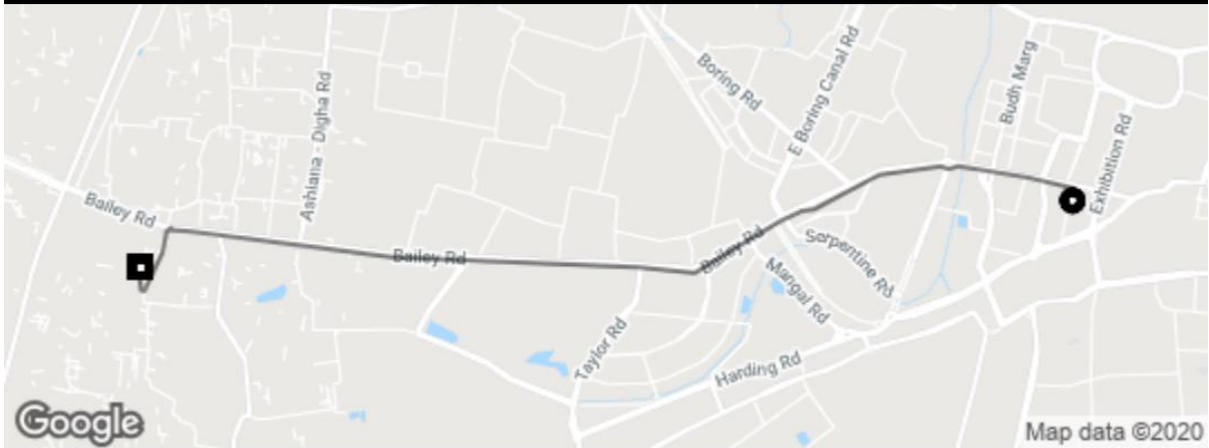

1:40 PM

📶 4G VoLTE 🔋

# Trip Details

14/7/20, 12:34 PM

₹250.00

Maruti Suzuki Swift Dzire

[Add a tip](#)

Cash

● Madhuri Complex, Dr Prasad Ln, Fraser Road Area, Patna, Bihar 800001, India

■ Unnamed Road, Murlichack, Rukanpura, Patna, Bihar 801506, India