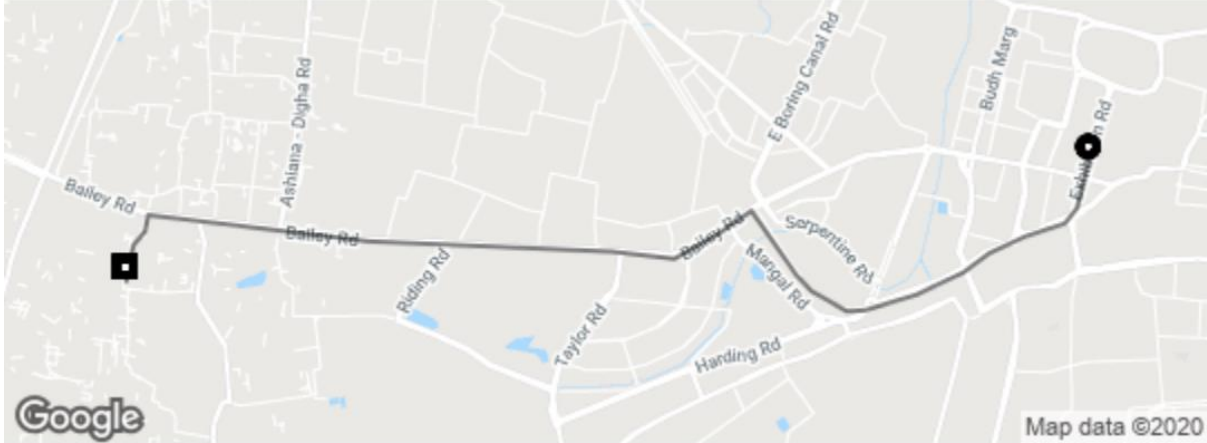

9:04 PM

4G LTE

Trip Details

17/8/20, 4:46 PM

₹266.00

Tata Indica

[Add a tip](#)

Cash

2nd Floor, H.C Building, Sahyogi Marg,
● Exhibition Rd, Old Jakkanpur, Lodipur,
Patna, Bihar 800001, India

[Receipt](#)

■ nitibagh, Rupaspur, Dhanaut, Patna,
Bihar 801506, India

Your ride with Prithvi

Need help with this trip?