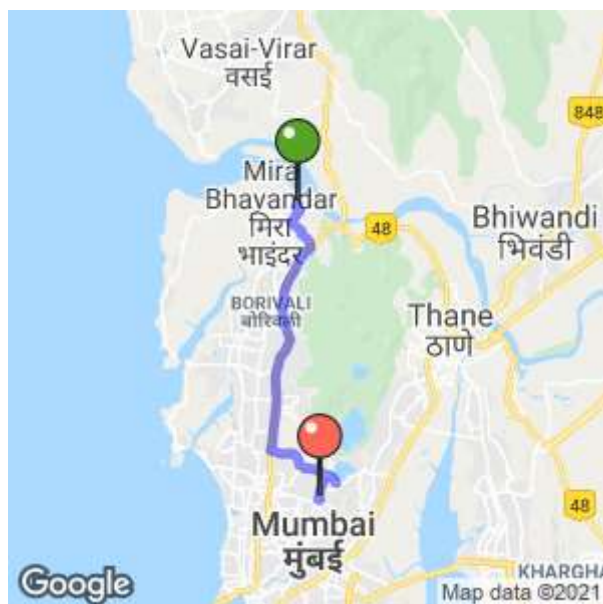

## Your Friday ride to Andheri East

1 message

OlaCabs <noreply@olacabs.com>  
To: prabhat82mba@gmail.com

Fri, Jun 11, 2021 at 12:52 PM

11 Jun, 2021

### Ride Details

Kiran Bhimrao Yadav

29.8 km 105 min

Prime Play - White Swift Dzire