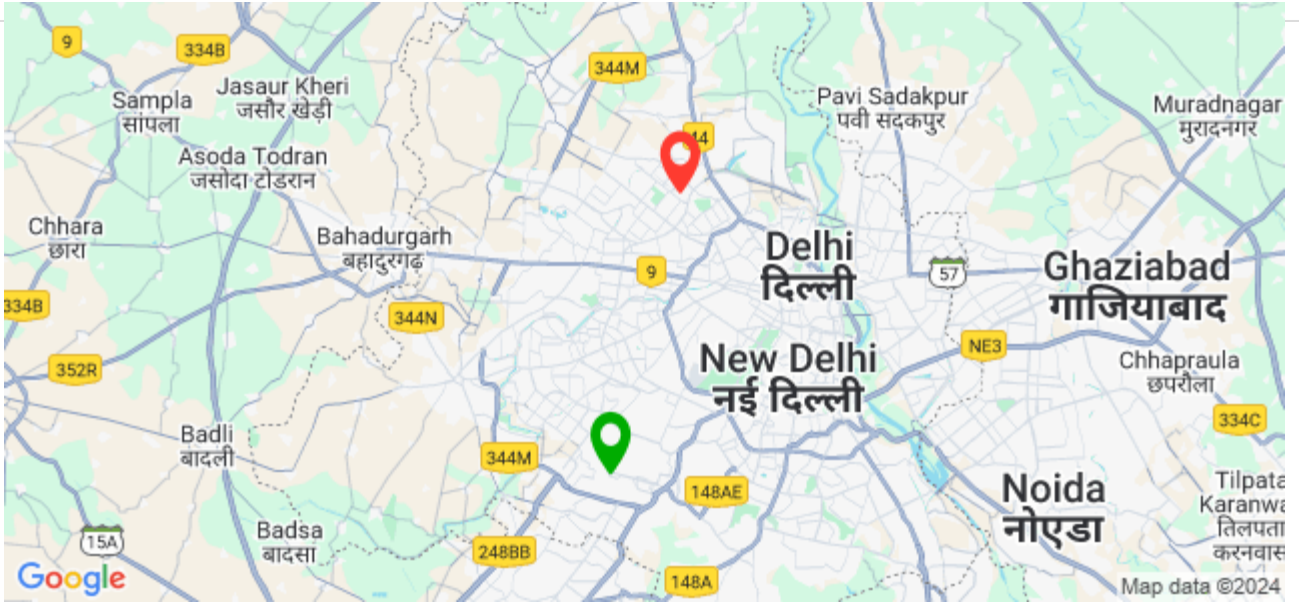

Pickup Location (02:41 AM)

T3: Blusmart Pickup Zone

Drop-off Point (03:21 AM)

Jhang Apartment 51-100 Flats Pocket 40, Sector 13, Rohini, Delhi, India

You rode with Ajaypal Ajaypal
Tata Tigor Xpres-T XR
DL52GD3916

BluSmart

GSTIN : 07AAHCG6286C1ZJ

BluSmart is making mobility smarter, safer, cleaner and more sustainable for a better future.

If you have any questions or concerns, please contact us:

Email: hello@blu-smart.com

Web: www.blu-smart.com