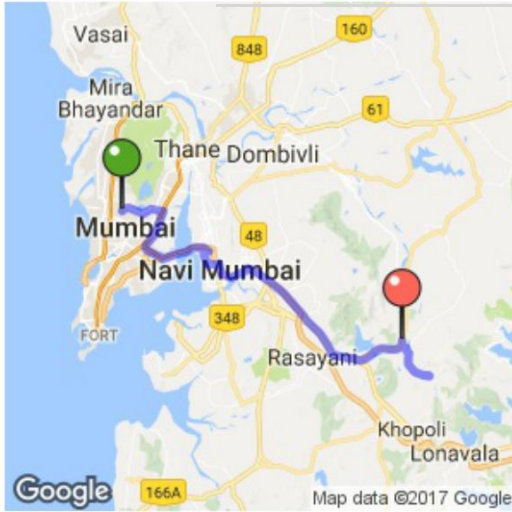

## Ride Details

## Fare Details

Daily Allowance ₹910

**Total Fare** (rounded off) ₹910

Have queries? Visit [support for this ride](#).

Total Billable Distance 58.5 km

Distance till destination city included

Mini - White RitzTour