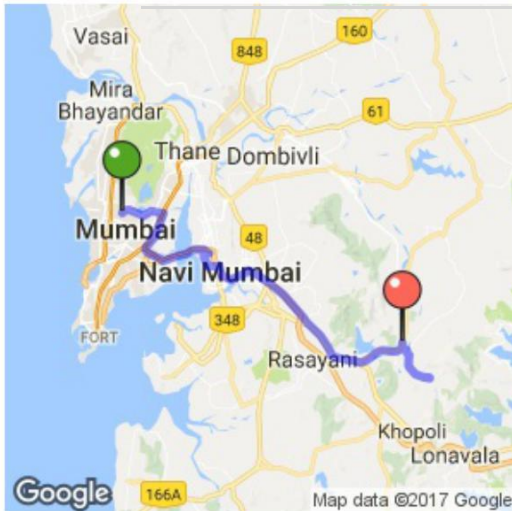

22 Oct, 2020

₹1950

CRN780256605558

Thanks for travelling with us, Nikhil

Ride Details

Fare Details

Daily Allowance ₹1950

Total Fare (rounded off) **₹1950**

Have queries? Visit [support for this ride](#).

Nikhil S

95 km 8hr 33min

Distance till destination city included

Mini - White Celerio Tour

10hr Round Rental Trip