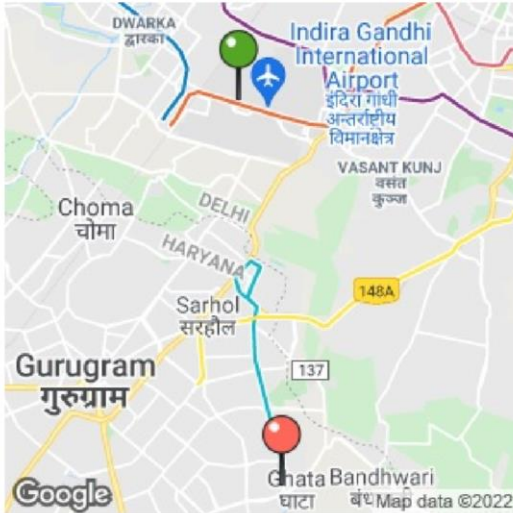

16 Feb, 2022

₹557

CRN6005968700

Thanks for travelling with us, Sourav Mondal

Ride Details

Jilasad
NA

Prime Sedan - White Dzire Tour

- 05:28 PM ● Delhi Airport Metro Station,
Indira Gandhi International
Airport, New Delhi, Delhi
110037, India
- 06:03 PM ● 6th Floor, Bani The Address,
1, Golf Course Road, near
Double Tree by Hilton, Sector
56, Gurugram

Bill Details

Your Trip	₹313.55
Transport hub charge*	₹160
Haryana toll tax	₹75
Total Bill (rounded off)	₹549
Includes ₹61.46 Taxes	
COVID Care Package fee	₹8
Total Payable	₹557

Have queries? Visit [support for this ride](#).