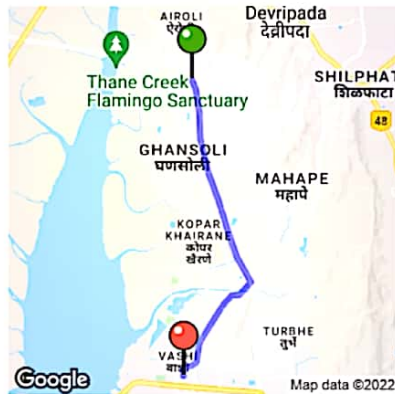

Your Friday ride to Vashi Inbox

OlaCabs 3 days ago
to awanish.mishra0404

11 Mar, 2022

₹367

CRN6066142522

Thanks for travelling with us, Awanish Mishra

Ride Details

Chandrakant Popat Pisal

Bill Details

Your Trip	₹325.32
Toll/Parking Fee	₹40
Total Bill (rounded off)	₹365
Includes ₹24.84 Taxes	
Insurance premium	₹2
Total Payable	₹367

Have queries? Visit support for this ride.

We've fulfilled our promise to take you to destination for pre-agreed Total Fare. Modifying the drop/route can change this fare.

Prime Sedan - White Dzire Tour

1. 07:39 PM • Jakat Naka, Mulund East, Mumbai, Maharashtra 400081, India
2. 08:17 PM • Lok Terraces CHS, Liberty Housing Society, Sector 17, Vashi, Navi Mumbai

Payment

Paid by Google Pay

₹367

For T&C and fare details, visit our website

Didn't make this booking? Report it

Please Note: 1) Insurance Service is not provided by ANI Technologies Private Limited. Invoice for the insurance fee collected for the ride will be raised by the respective Insurance company.