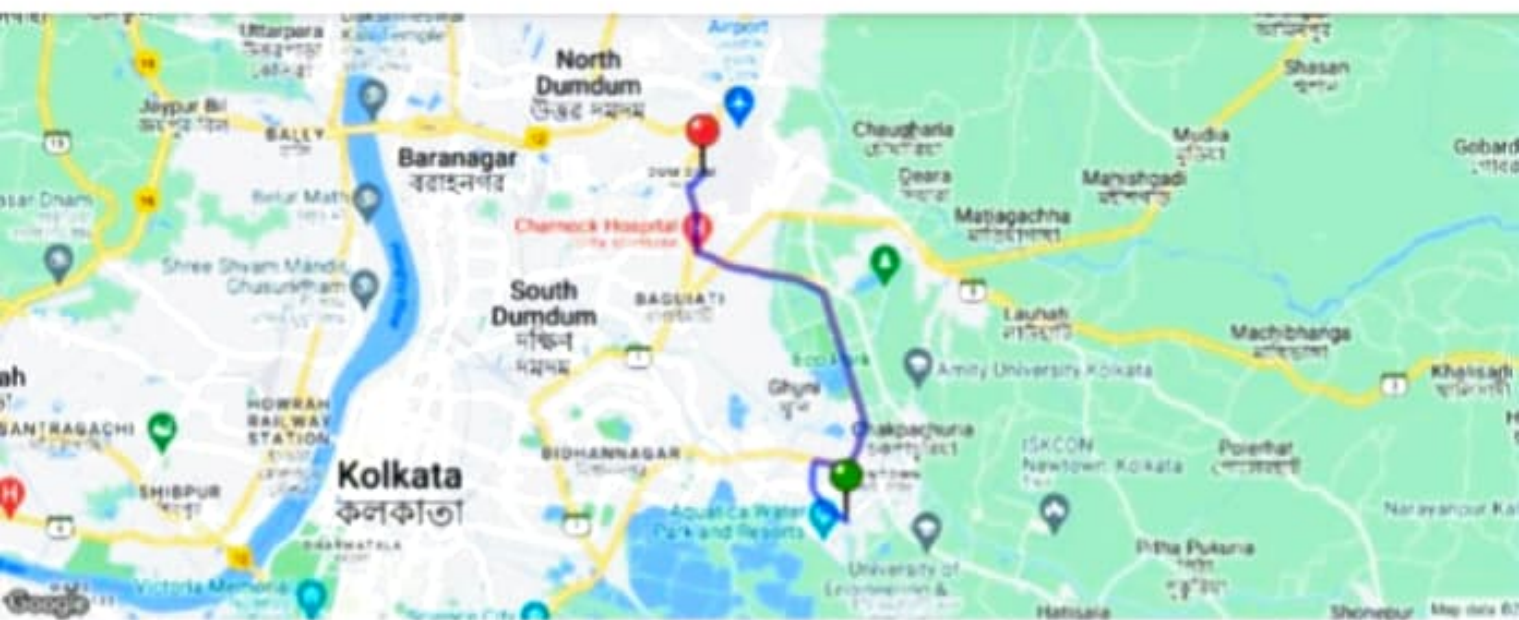

Mon, Sep 12, 06:38 PM

CRN 6651282663

Garib Nath Ray

You rated ★ ★ ★ ★ ★

Mini • White Xcent

₹ 341

- 06:40 PM ● GALAXY MARKET, GREENFIELD HEIGHTS, DJ Block(Newtown), Action...
- 07:13 PM ● Airport Gate No.1, International Airport Motilal Colony Rajbari Dum Dum Kolk...