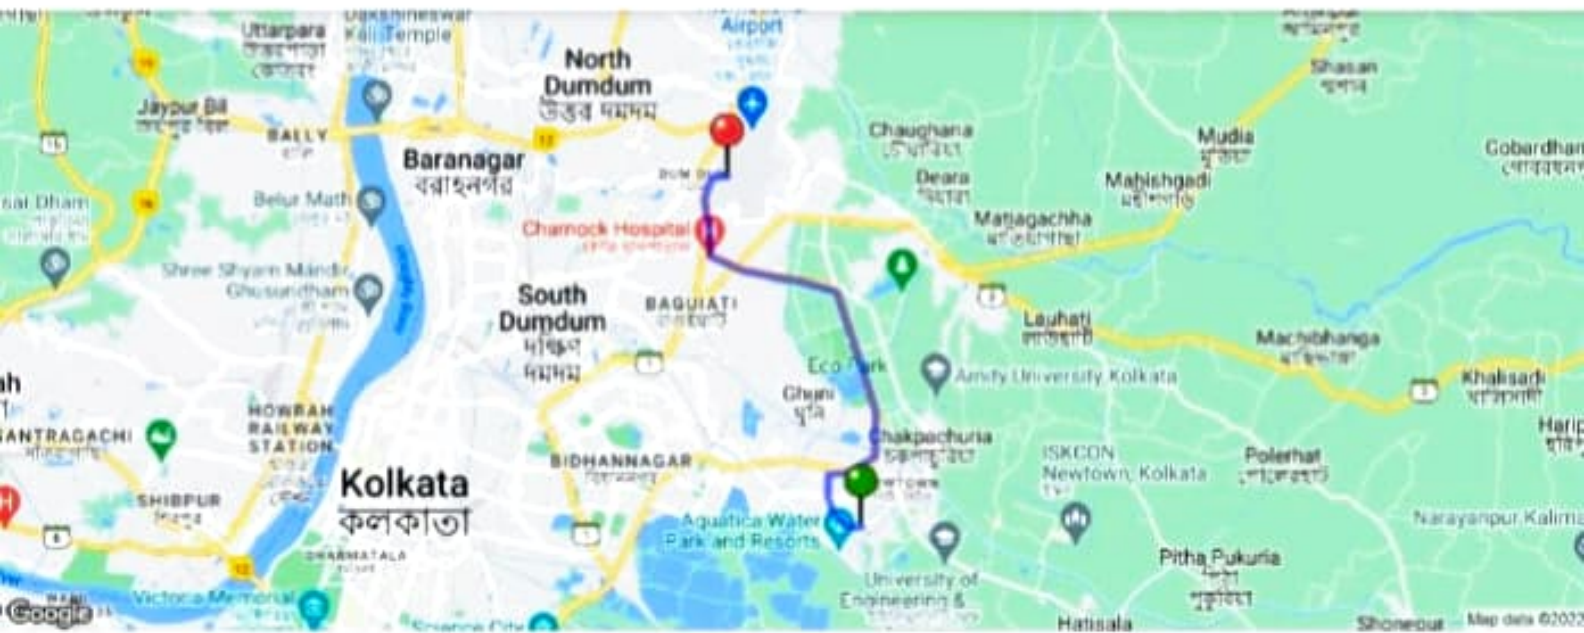

- 06:40 PM ● GALAXY MARKET, GREENFIELD HEIGHTS, DJ Block(Newtown), Action...
- 07:13 PM ● Airport Gate No.1, International Airport Motilal Colony Rajbari Dum Dum Kolk...

Mon, Aug 22, 05:30 AM

CRN 6586507796