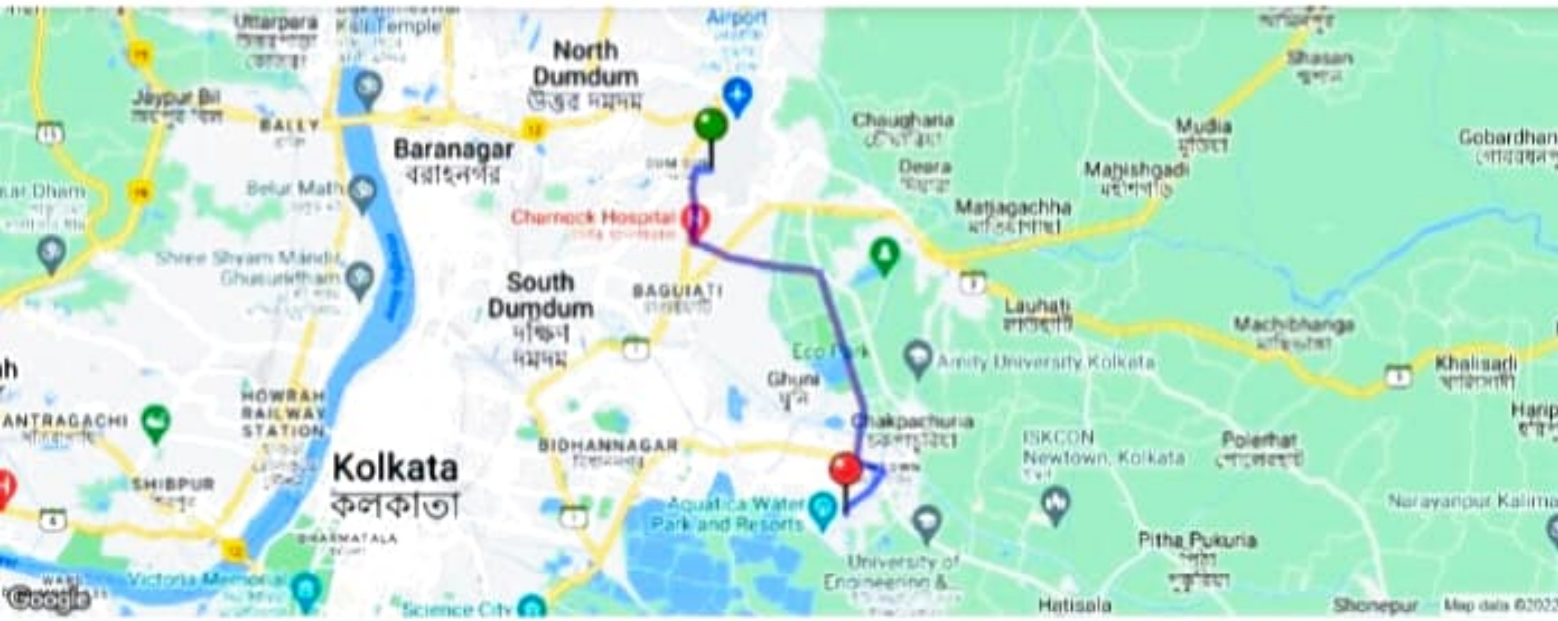

Fri, Sep 16, 05:22 PM

CRN 6661492779

Suresh das

You rated ★ ★ ★ ★ ★

Mini • White Grand i10

₹ 475

05:16 PM ● Pickup Point 3-11 opp. Domestic Arrivals Gate 3A, Netaji Subhash Cha...

05:50 PM ● ANAMIKA, DJ Block(Newtown) Action Area I Newtown Kolkata West Bengal...