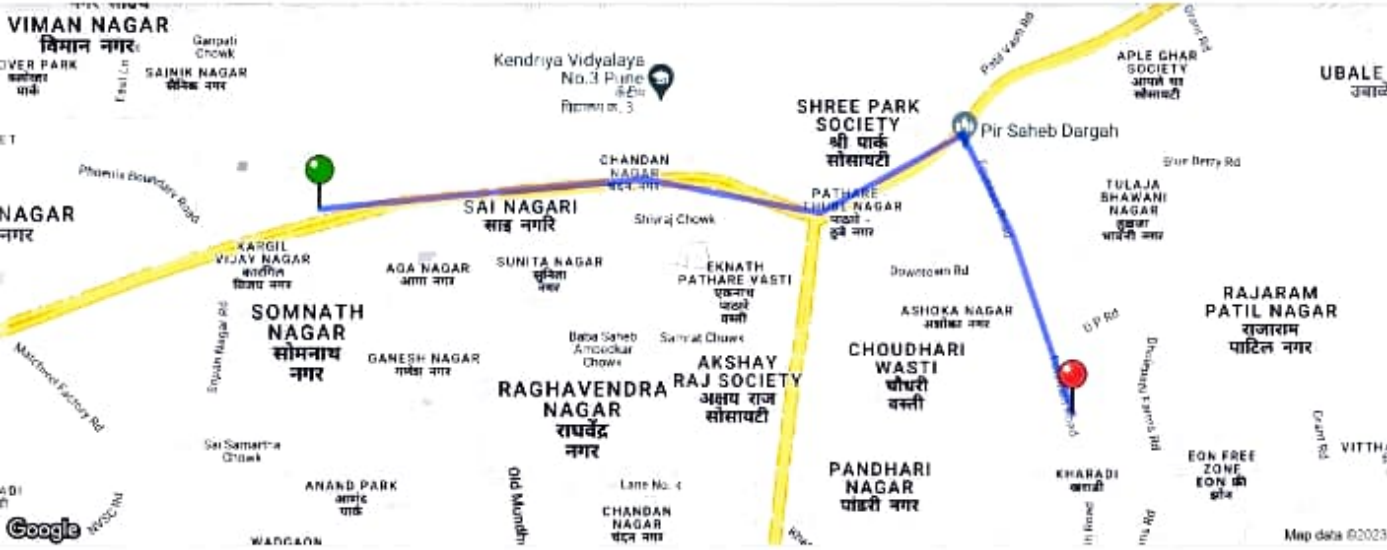

Tue, Apr 18, 12:41 PM
CRN 7255590409

You rated

Mini • White Tour H2 CNG

₹ 120

12:45 PM  Inner Gate, Four Points by Sheraton

12:56 PM  Tower 2, World Trade Center, Fountain Road EON Free Zone Kharadi Pune M...

Sun, Apr 16, 08:33 AM

CRN 7249389184

You rated

Mini • White Dzire Tour

₹ 308

- 08:35 AM ● ANAMIKA, DJ Block(Newtown) Action Area I Newtown Kolkata West Bengal ...
- 08:56 AM ● Airport Gate No.1, International Airport Motilal Colony Rajbari Dum Dum Kolk...