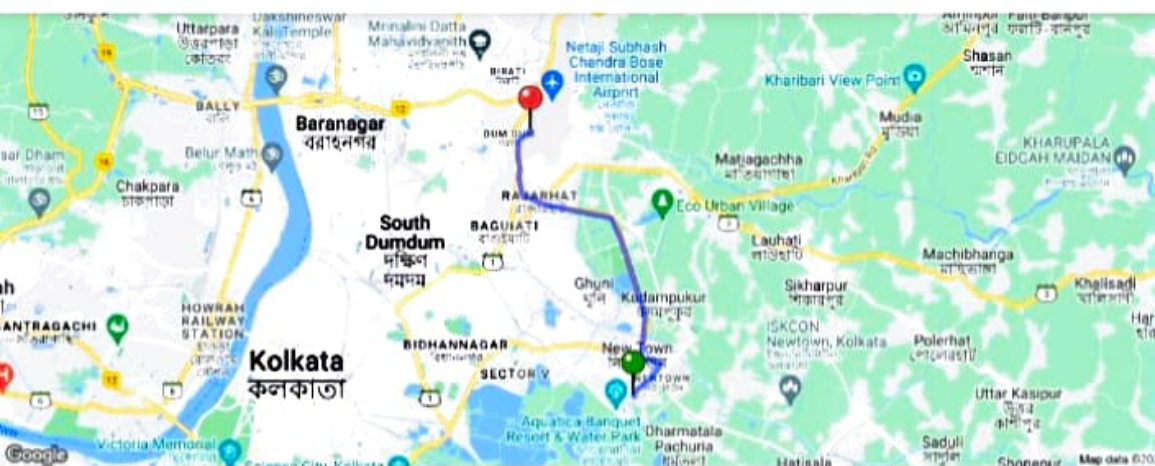

Tue, Apr 18, 12:41 PM
CRN 7255590409

You rated

Mini • White Tour H2 CNG

₹ 120

12:45 PM  Inner Gate, Four Points by Sheraton

12:56 PM  Tower 2, World Trade Center, Fountain Road EON Free Zone Kharadi Pune M...

Sun, Apr 16, 08:33 AM

CRN 7249389184

You rated

Mini • White Dzire Tour

₹ 308

- 08:35 AM ● ANAMIKA, DJ Block(Newtown) Action Area I Newtown Kolkata West Bengal ...
- 08:56 AM ● Airport Gate No.1, International Airport Motilal Colony Rajbari Dum Dum Kolk...