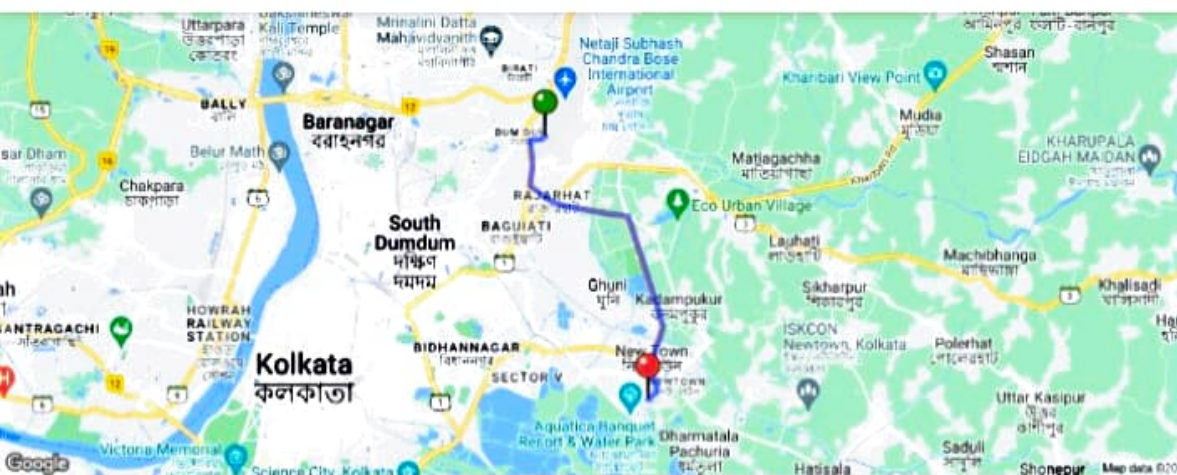

Today 02:14 AM

CRN 7259782618

You rated

Mini • White Dzire Tour

₹ 489

02:19 AM ● Pickup Point 3-11 opp. Domestic Arrivals Gate 3A, Netaji Subhash Cha...

02:40 AM ● ANAMIKA, DJ Block(Newtown) Action Area I Newtown Kolkata West Bengal...

Ride Benefits

Donation of ₹1 to ACF (Tata Trusts)

[View Details](#)