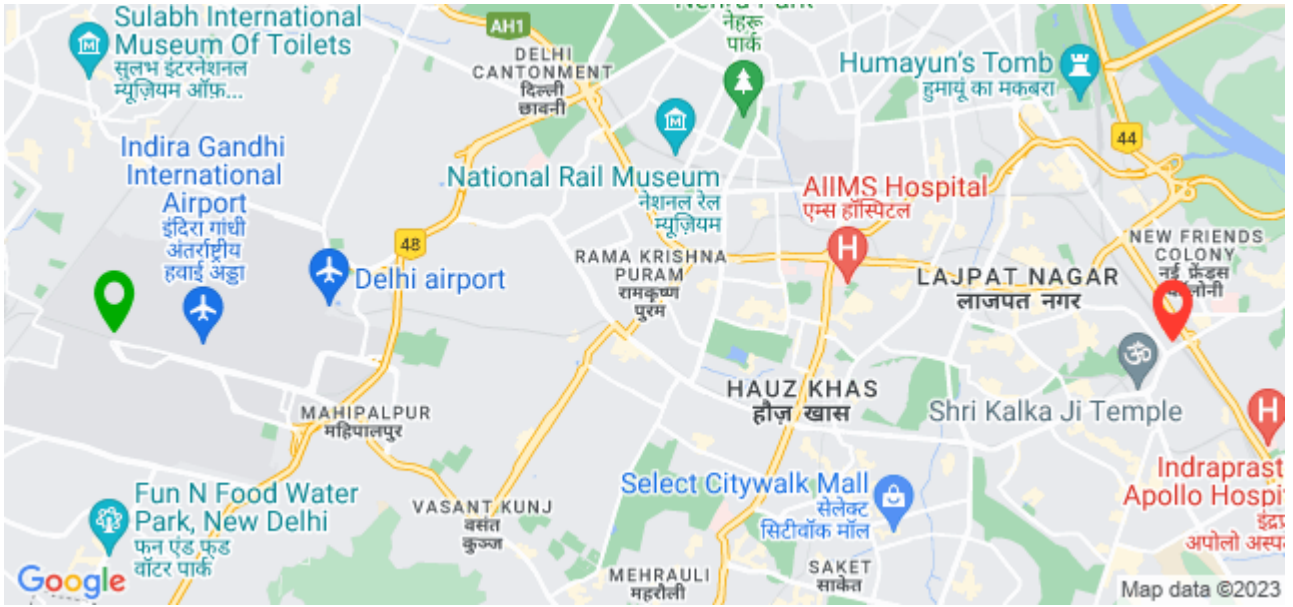

6th September 2023 at 11:09 AM

Thank you for riding a BluSmart, Sunil!

You have saved 1.5 kg of CO₂ emissions on this ride.

Fare Details

City Ride

Base Fare (22.4 km)	₹ 475.2
Discount (20%)	- ₹ 94.3
GST (5%)	₹ 19.1
Airport Charges (inc. taxes)	₹ 218.4
Total	₹ 618.0
Total Payable (Paytm)	₹ 619.00

Payment

Paid By Paytm	₹ 619.00
---------------	----------

[Download Invoice](#)

Ride Details

Pickup Location (11:09 AM)

Terminal 2, Indira Gandhi international airport, New Delhi

Drop-off Point (11:45 AM)

Max House, Okhla Phase III, Okhla Industrial Estate, New Delhi, Delhi, India