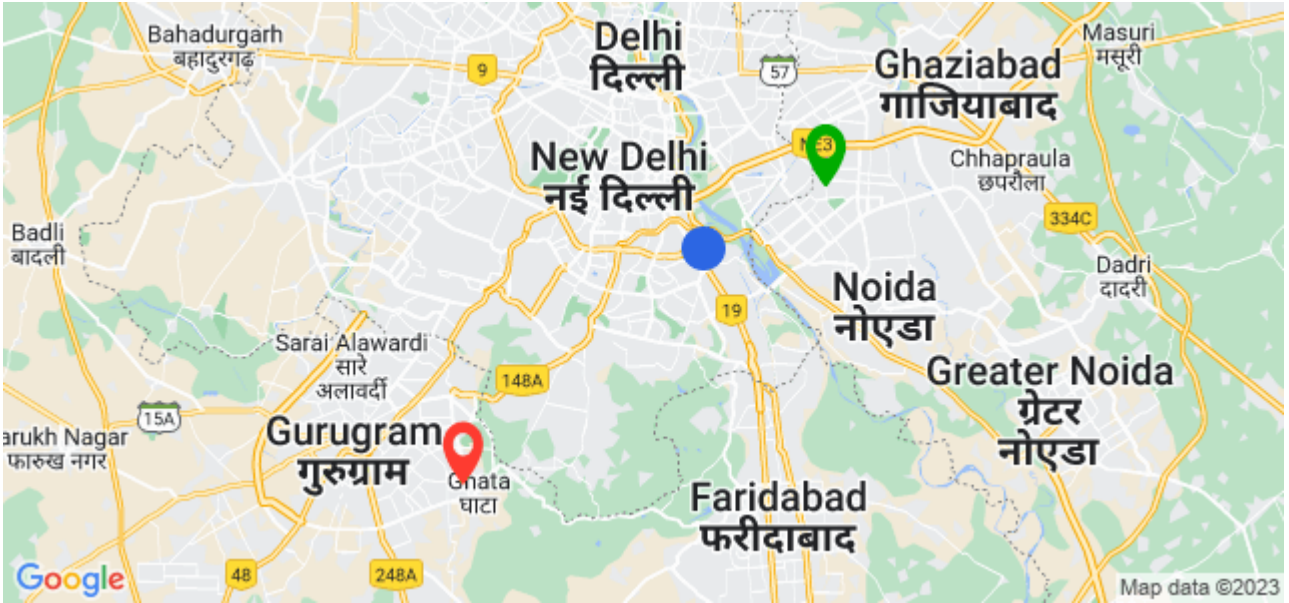

### Ride Details

Pickup Location (05:10 PM)

The pink Floyd cafe Tosh, Block C, Sector 57, Noida, Uttar Pradesh, India

Stop Location(05:42 PM)

Max House, Okhla Phase III, Okhla Industrial Estate, New Delhi, Delhi, India

Drop-off Point (08:51 PM)

Medinova Apartments, Block B, Sector 56, Gurugram, Haryana, India

You rode with Umesh Kumar

Tata Tigor Xpres-T XR  
DL52GD4149

GSTIN : 06AAHCG6286C1ZL

BluSmart is making mobility smarter, safer, cleaner and more sustainable for a better future.